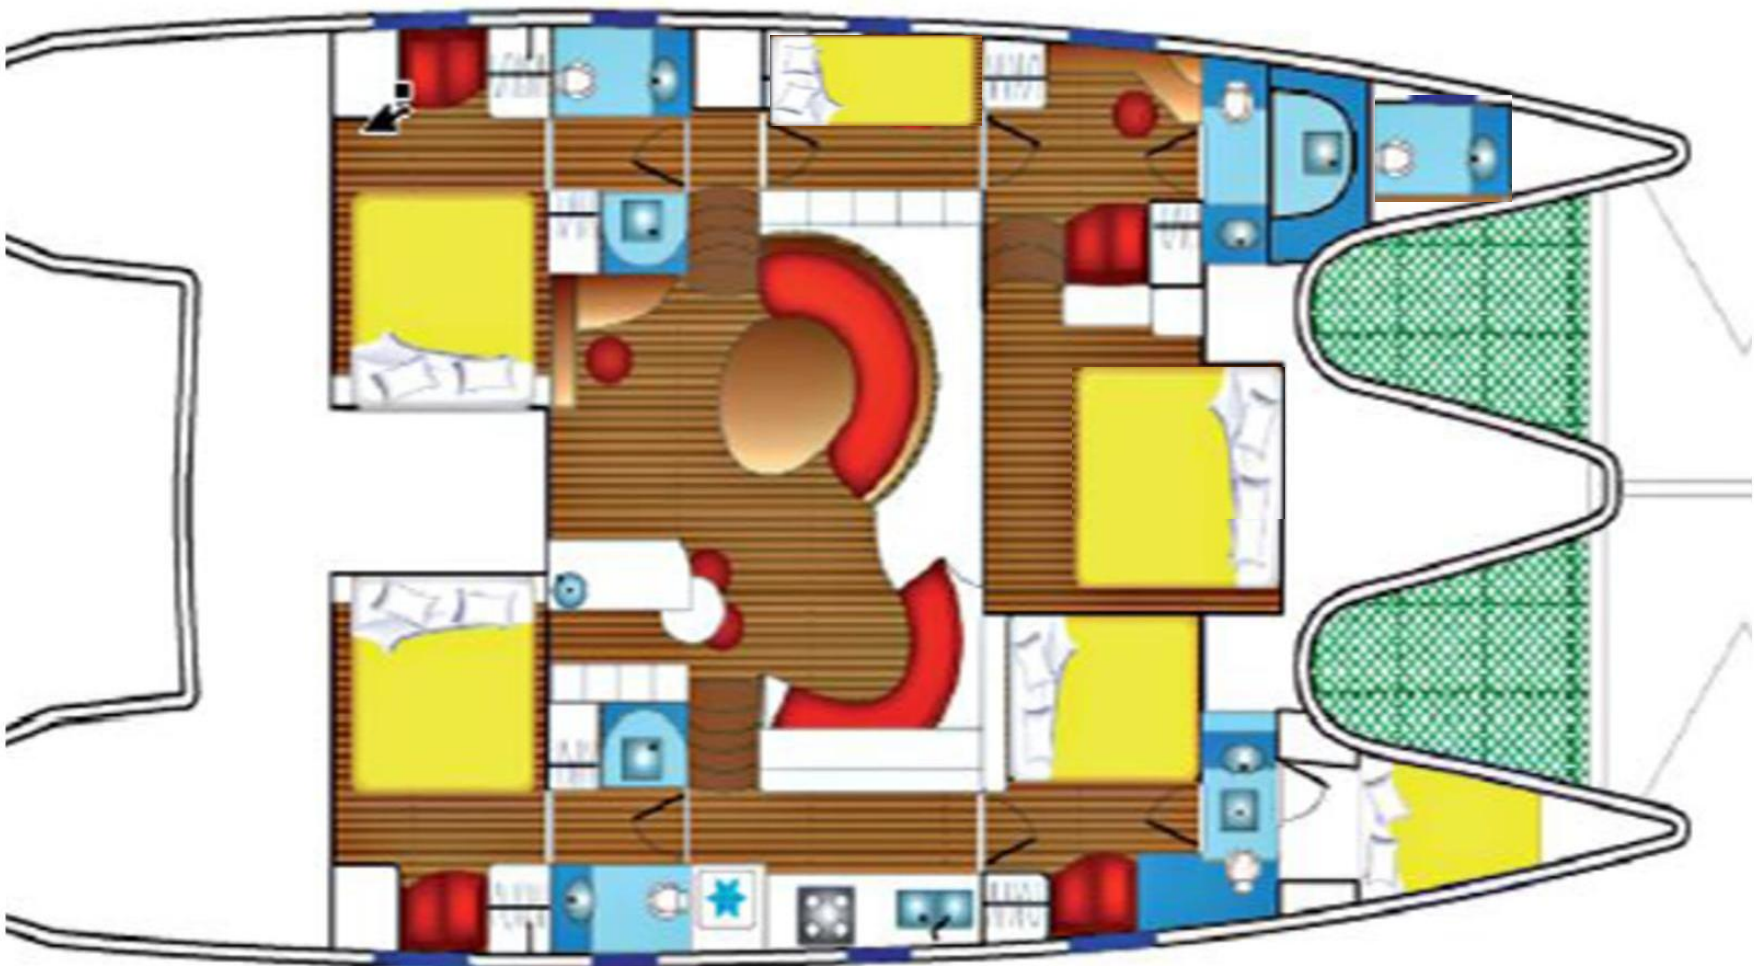

Engine: 2 x Yanmar 160
Fuel capacity (l): 2000
Water capacity (l): 1300
Maximum speed (knots): 12

Deck

Anchor winch
Two electric sail winches
Biminis
Sprayhood
Solarium

Battened mainsail
Rolling genoa
Deck shower (hot / cold)
Sunbath mattresses and cushions
Sunshade

Comfort

Independent A/C in salon and all cabins
Dim lights in main living area
Generator Onan 17.5 Kw
220 V outlets in salon and all cabins
Watermaker (280 l / h)
Tender 4 m. with outboard engine 40 Hp
Water sky
Paddle surf board
Kayak
Snorkelling equipment
Air compressor for diving equipment

Main cabin

Main cabin details

Stern cabin - Starboard

Prow cabin - Starboard

Crew / Guests cabin

Stern cabin – Port side

Cabin details

MULLINAHONE YACHTS, S.L.